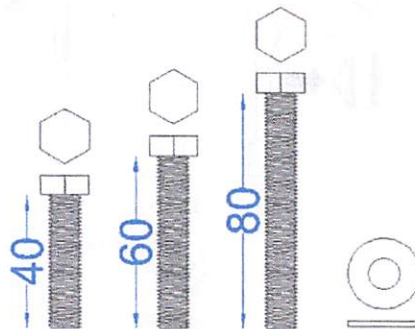

ASSEMBLY INSTRUCTIONS
ITEM : 427C (Boatwood Dining Table 180-250 x 95 Trestle Feet)

Thank you for purchasing this quality product. Be sure to check all packing material carefully for small parts, which may have come loose inside the carton during shipment. Identify and count all parts and compare with the Hardware List Below.

Components

427C

B x2

C x2

D x2

E x2

F x1

Fittings

W x20 X x2 Y x8 Z x30

Made In Indonesia

① A

FLIP OVER

② B+C+D

③ A+BCD

FLIP OVER

④ E+F