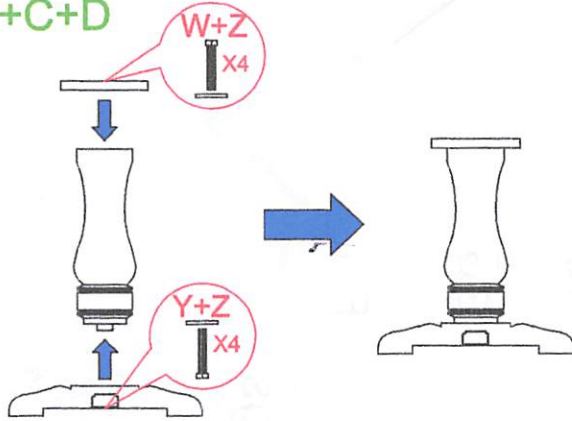

ASSEMBLY INSTRUCTIONS
ITEM : 427C (Boatwood Dining Table 180-250 x 95 Trestle Feet)

Thank you for purchasing this quality product. Be sure to check all packing material carefully for small parts, which may have come loose inside the carton during shipment. Identify and count all parts and compare with the Hardware List Below.

Components

427C

B x2

C x2

D x2

E x2

F x1

Fittings

W x20 X x2 Y x8 Z x30

Made In Indonesia

① A

FLIP OVER

② B+C+D

③ A+BCD

FLIP OVER

④ E+F