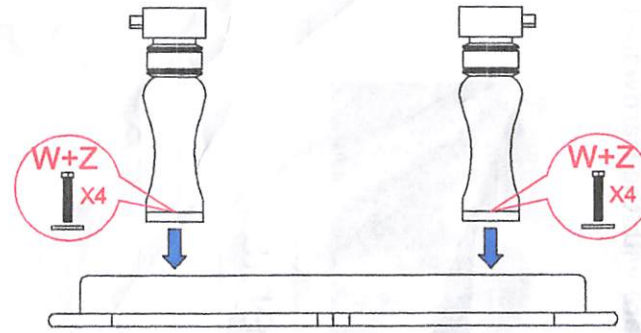

ASSEMBLY INSTRUCTIONS
ITEM : 427C (Boatwood Dining Table 180-250 x 95 Trestle Feet)

Thank you for purchasing this quality product. Be sure to check all packing material carefully for small parts, which may have come loose inside the carton during shipment. Identify and count all parts and compare with the Hardware List Below.

W x20 X x2 Y x8 Z x30

Made In Indonesia

① A

FLIP OVER

② B+C+D

③ A+BCD

FLIP OVER

④ E+F