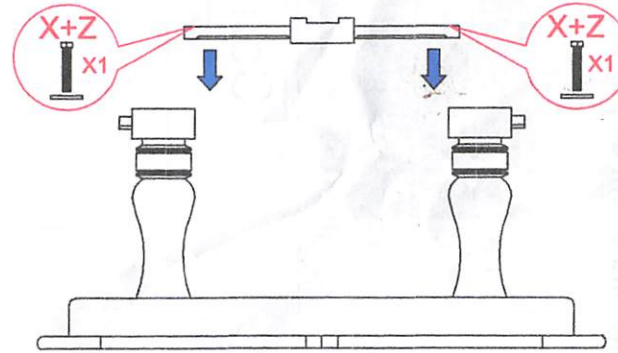

① A

FLIP OVER

② B+C+D

③ A+BCD

FLIP OVER

④ E+F

⑤ ABCD+EF

⑥ ABCDEF